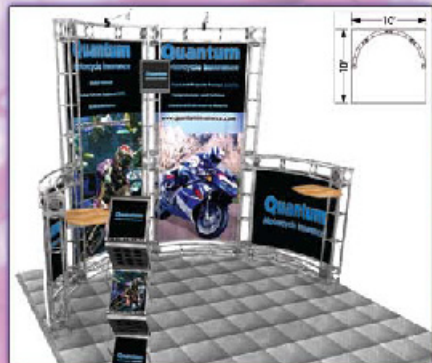

ORBITAL EXPRESS 10'X10' TRUSS KITS

ARA

VELA

CETUS

LYRA

CARINA

CASTOR