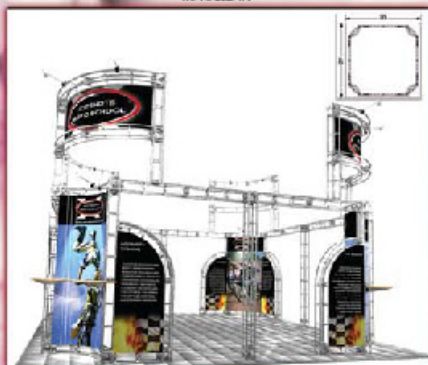

ORBITAL EXPRESS 10'X20' & 20'X20' TRUSS KITS

ANDROMEDA

ARCTURUS

VENUS

MAGELLAN

DRACO

LEO