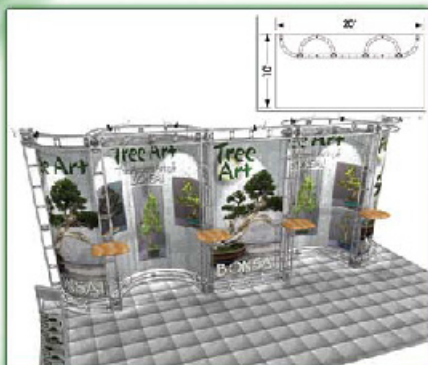

ORBITAL EXPRESS 10'X20' & 20'X20' TRUSS KITS

ANDROMEDA

ARCTURUS

VENUS

MAGELLAN

DRACO

LEO