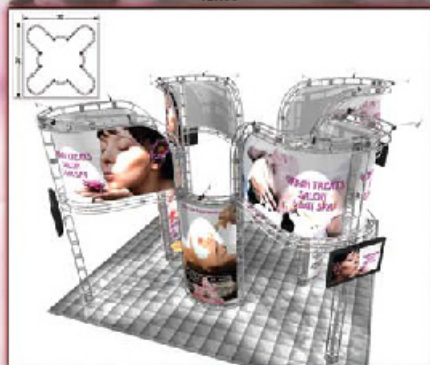

ORBITAL EXPRESS 10'X20' & 20'X20' TRUSS KITS

ANDROMEDA

ARCTURUS

VENUS

MAGELLAN

DRACO

LEO