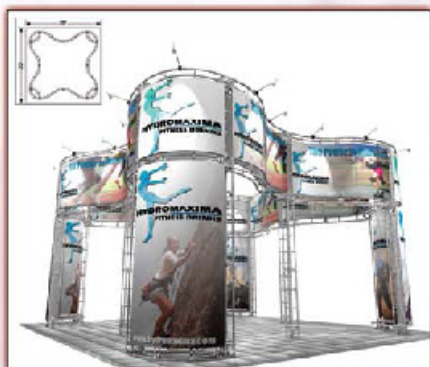

ORBITAL EXPRESS 20'X20' TRUSS KITS

DORADO

CORVUS

CENTAURUS

ALTAIR

CANIS

TUCANA