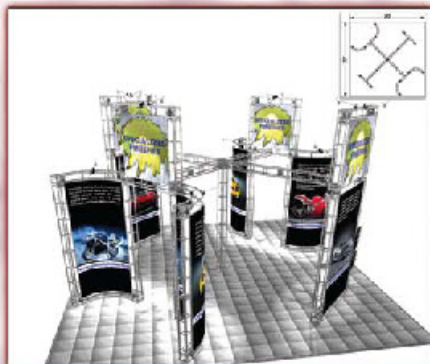

ORBITAL EXPRESS 20'X20' TRUSS KITS

DORADO

CORVUS

CENTAURUS

ALTAIR

CANIS

TUCANA