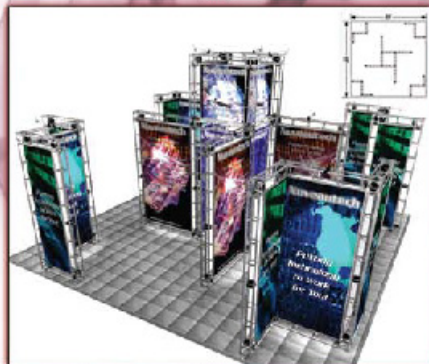

NEPTUNE

OCO & OCF

FREIGHT CASES